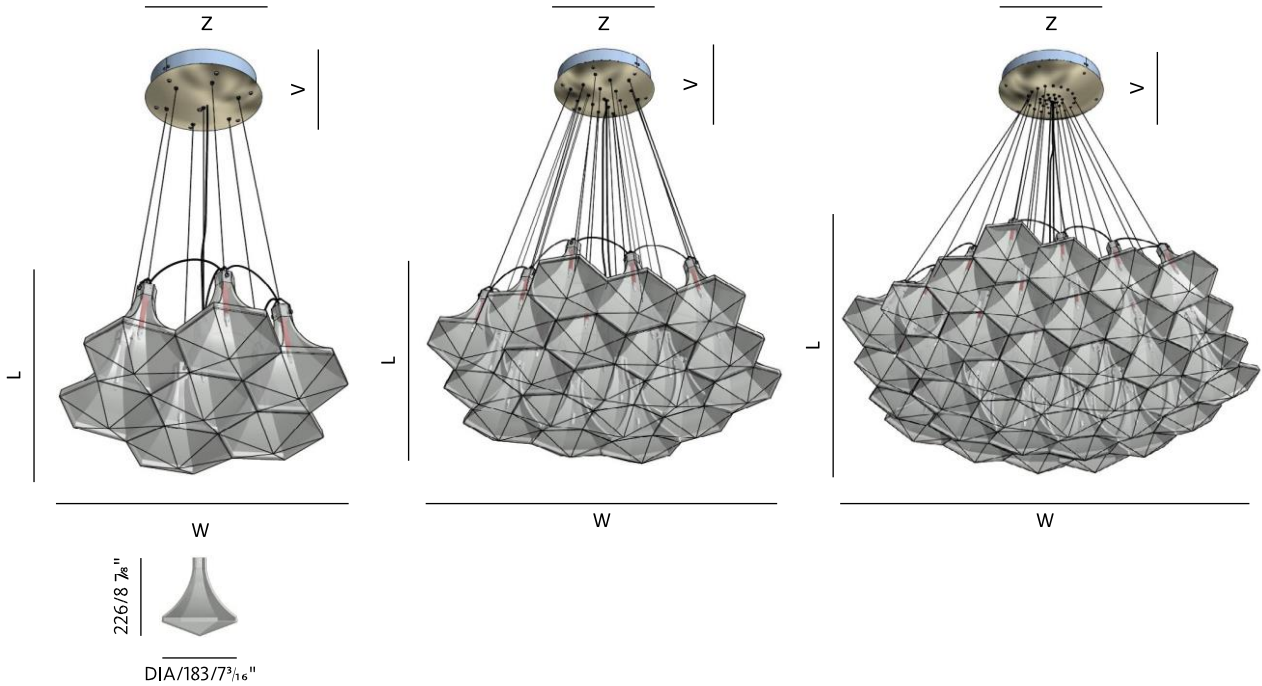

PRODUCT SPECIFICATION

DESIGNER: Moritz Waldemeyer
YEAR OF DESIGN: 2016
Glass: Hand Blown Artistic Glass

As if trying to systematize the chandelier-making tradition, Moritz Waldemeyer took the geometrical shape of the Classic chandelier outline and turned it into a diamond-like hexagonal glass building block. On its own, with just single pendant, or in combination of multiple items into a large chandelier, the FACET components stand out as clear, disciplined and geometrical. The light source included inside every pendant allows the FACET to be universal and almost unlimitedly extendable.

PRODUCT SPECIFICATION

TECHNICAL DETAILS FACET 37

<i>Type</i>	<i>CE</i>	<i>UL</i>
<i>Light Source</i>	37 xLED G4. 2W. 2700k 200 Lumens CRI 80	37 xLED G4, EA 2,5W 2700k, 230 Lumens CRI 80
<i>Input voltage</i>	230VAC	110AC
<i>Rated Power</i>	74W	92,5W
<i>Ballast</i>	Trailing edge	
<i>Metal Finish</i>	Matt white RAL 9010	
<i>Wire Length</i>	Min. 1000mm until 3000mm/39 3/7" – 118 1/8"	
<i>Prot. rating</i>	IP 20	
<i>Safety class</i>	CLASS I	

PRODUCT SPECIFICATION

Facet 7

Facet 19

Facet 37

NAME	W/Dia (mm/inch)	H(mm/inch)	Dia (mm/inch)	V (mm/inch)
Facet 7	539/21 ¼"	518/20 3/8"	225/ 8 7"	66/31 ½"
Facet 19	895/ 35 ¼"	830/32 5/8" OH 1000/39 3/8"	250/9 7"	72/2 13/16"
Facet 37	1225/ 48 ¼"	1105/ 43 ½" OH 1200/ 47 1/6"	1270/50"	89 / 3 ½"